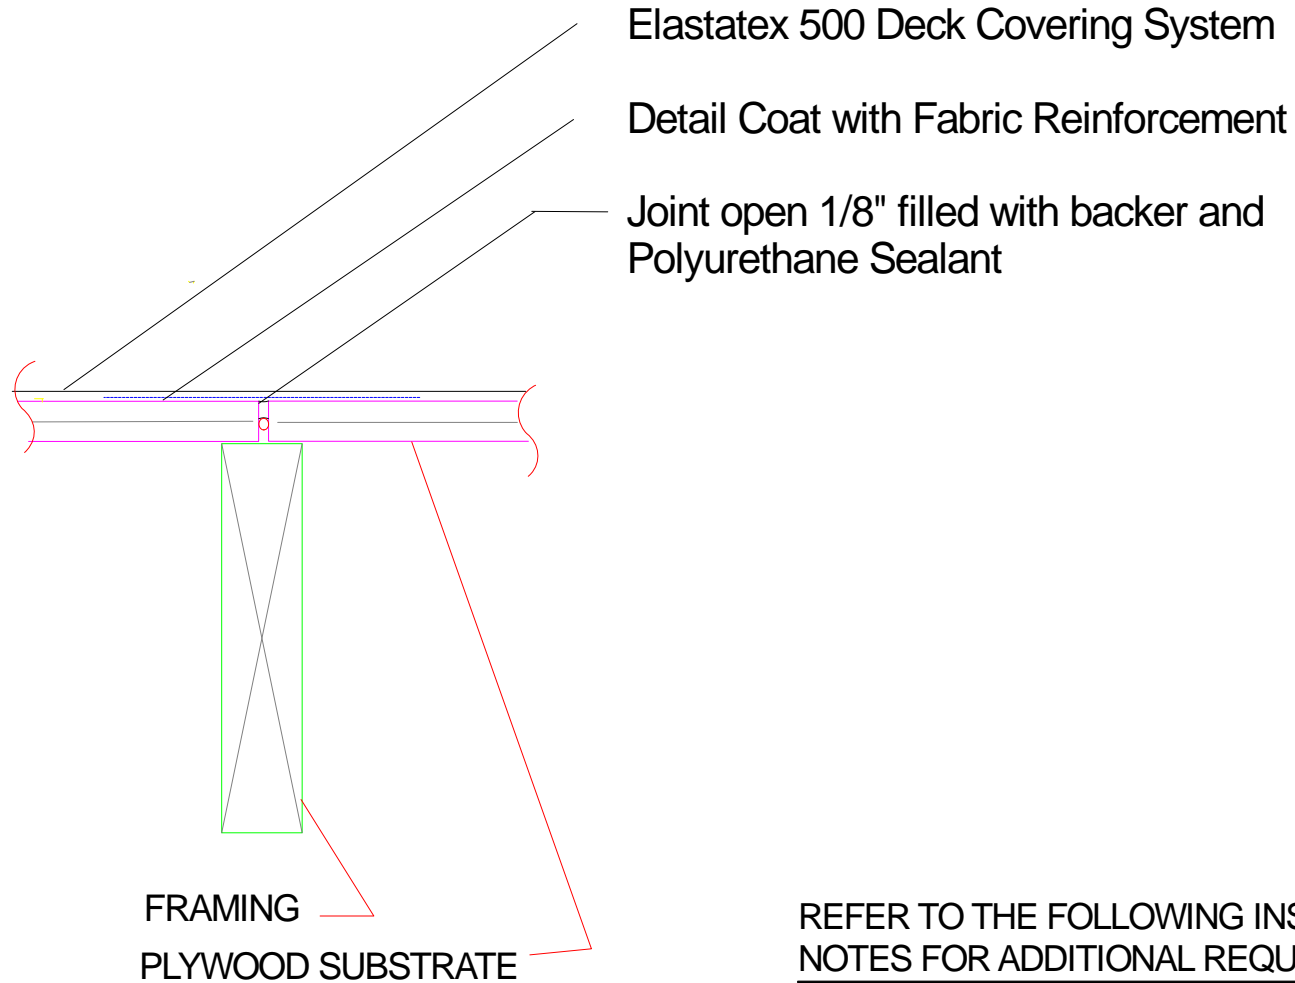

Elastatex 500 Deck Covering

REFER TO THE FOLLOWING INSTALLATION NOTES FOR ADDITIONAL REQUIRED INFORMATION

1. PLYWOOD SHEATHING AND FRAMING

Plywood Substrate Joint Detail