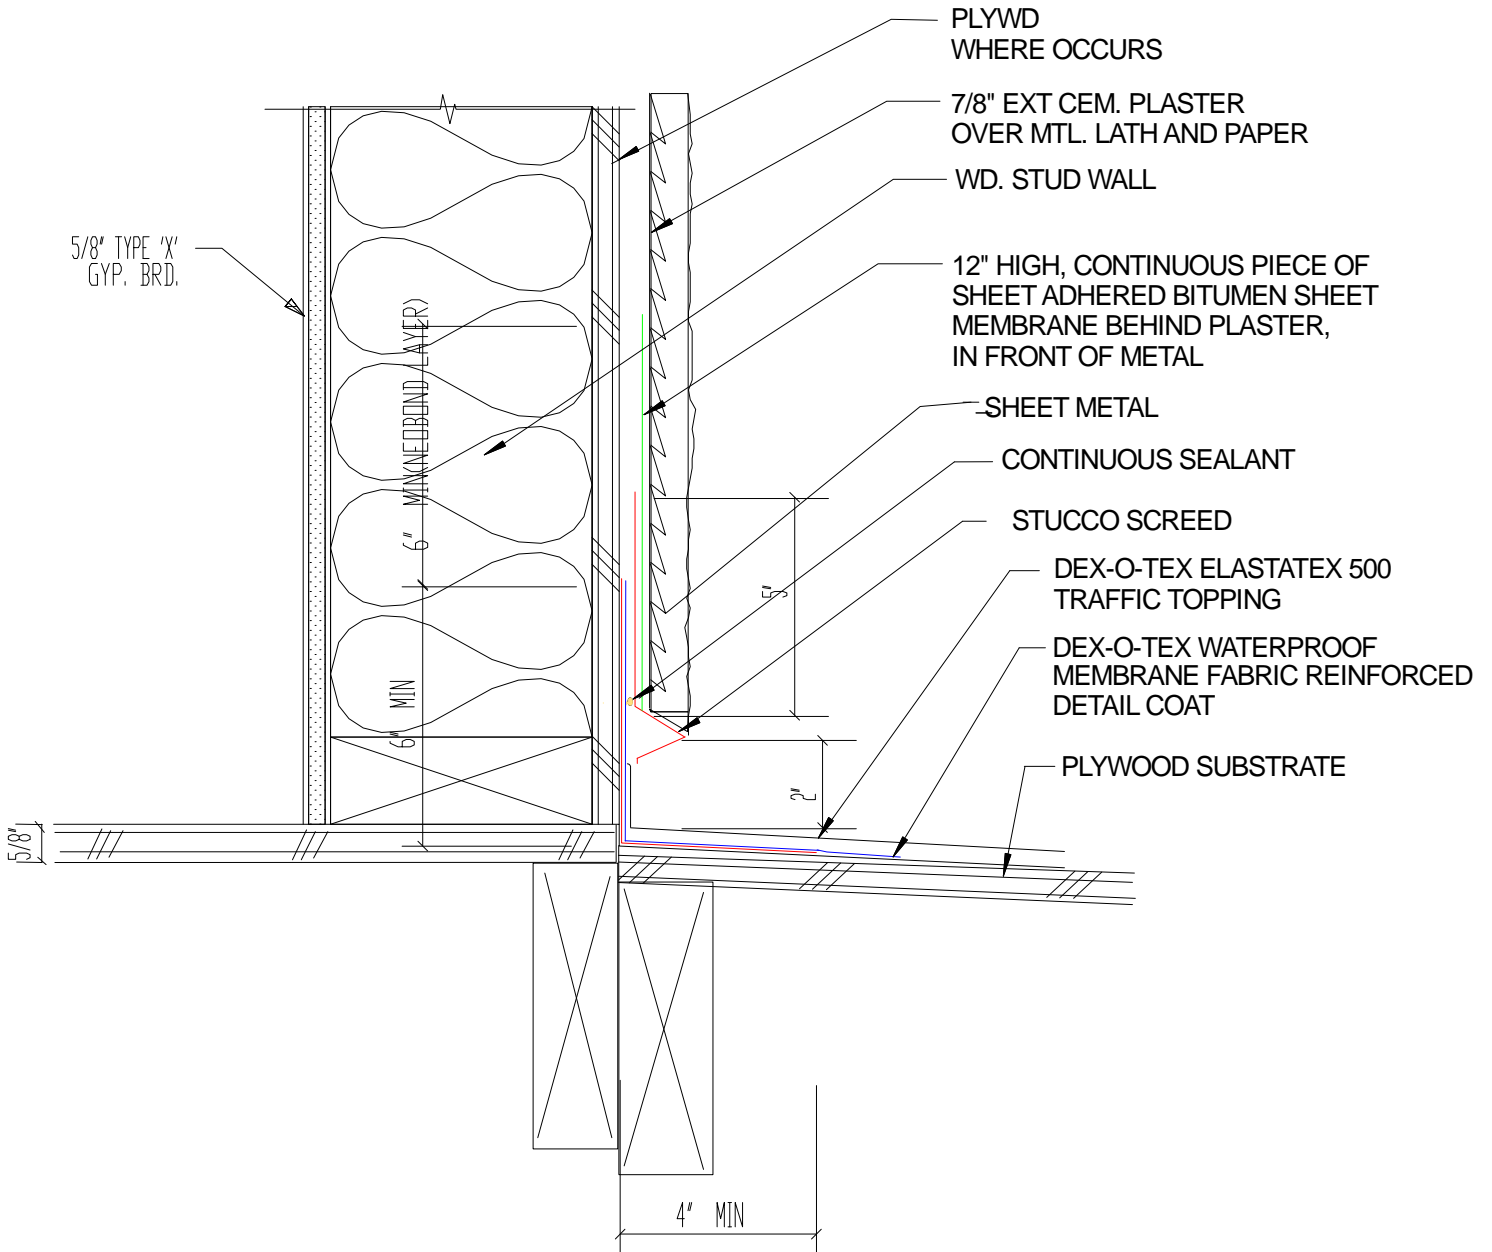

DEX-O-TEX[®]

Elastatex 500 Over Plywood Perimeter

Deck To Wall 2 piece Flashing Detail

E3A