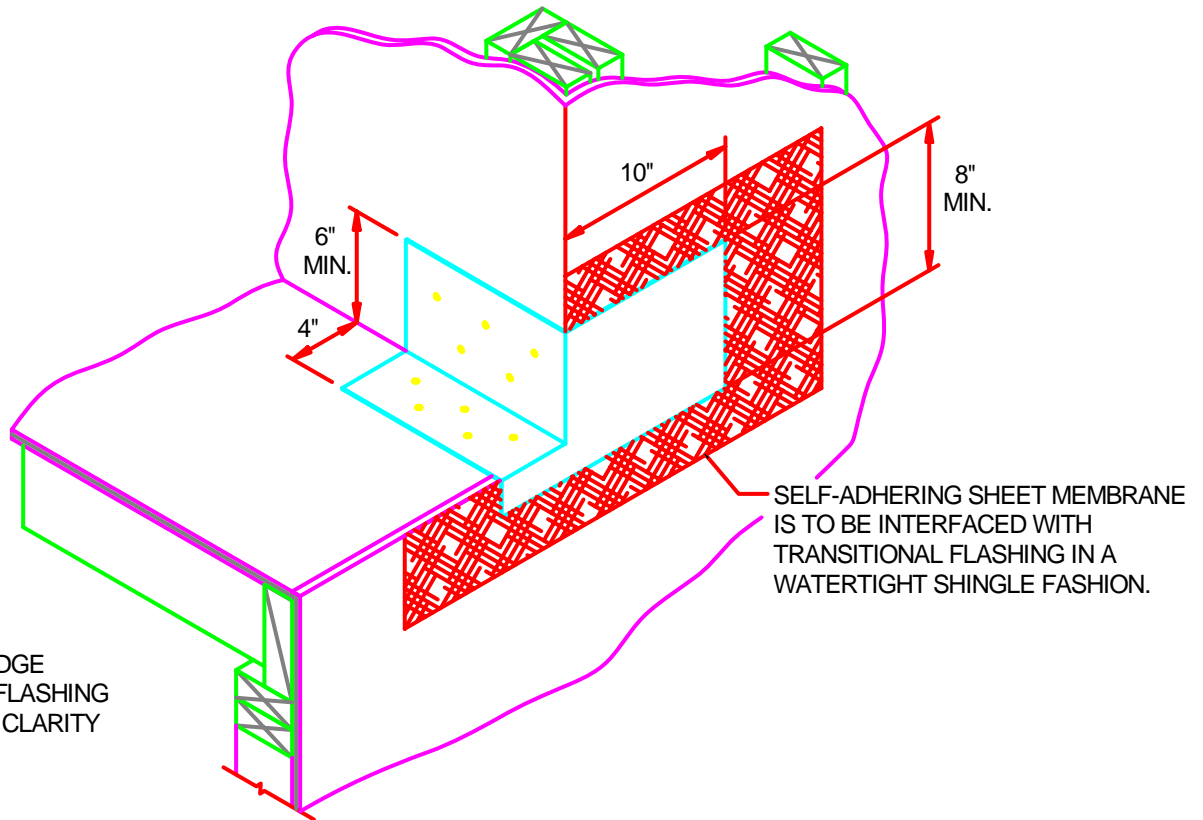

DEX-O-TEX® WEATHERWEAR: DECK EDGE

www.dexotex.com

REFER TO THE FOLLOWING INSTALLATION NOTES FOR ADDITIONAL REQUIRED INFORMATION

1. PLYWOOD SHEATHING AND FRAMING
- 3A. SHEET METAL INSTALLATION - WOOD

Perimeter to Deck Edge Transitional Flashing Detail - W3H