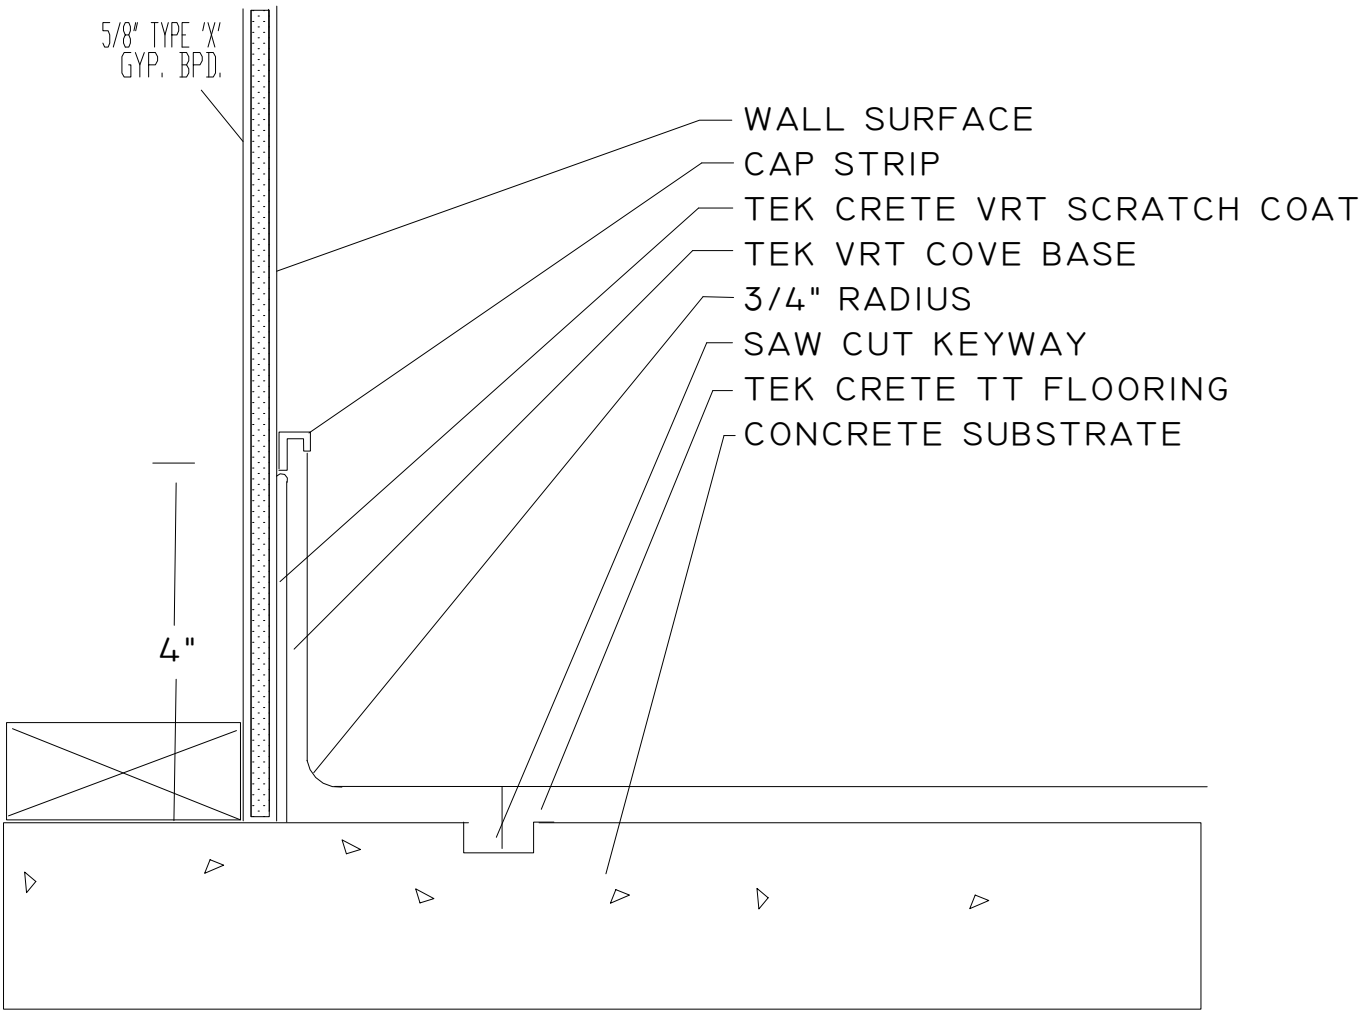

## DEX-O-TEX TEK-CRETE FLOORING

TEK CRETE CAP STRIP COVE BASE DETAIL

NOT TO SCALE